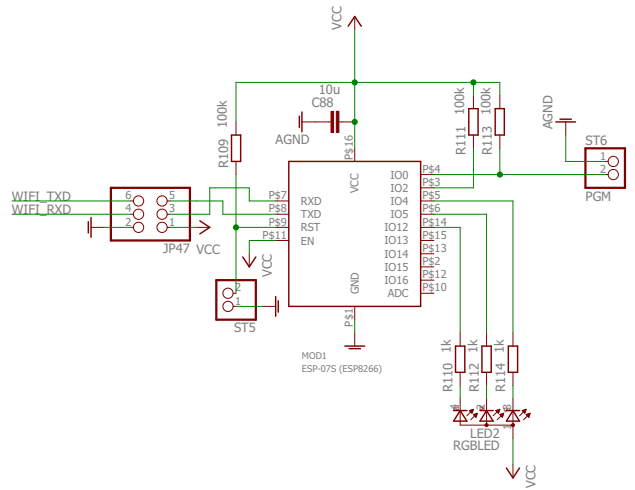

Power AMP Controller DJ0ABR / AB5HM Power Supply	Disp7 V3
	10/2/2022 2:27 PM
	Sheet: 1/5

Power AMP Controller
DJ0ABR / AB5HM
Dig In/Out

Disp7 V3
10/2/2022 2:27 PM
Sheet: 2/5

Power AMP Controller
 DJOABR / AB5HM
 u-Controller

Disp7 V3
10/2/2022 2:27 PM
Sheet: 4/5

Power AMP Controller DJ0ABR / AB5HM WIFI	Disp7 V3
	10/2/2022 2:27 PM
	Sheet: 5/5