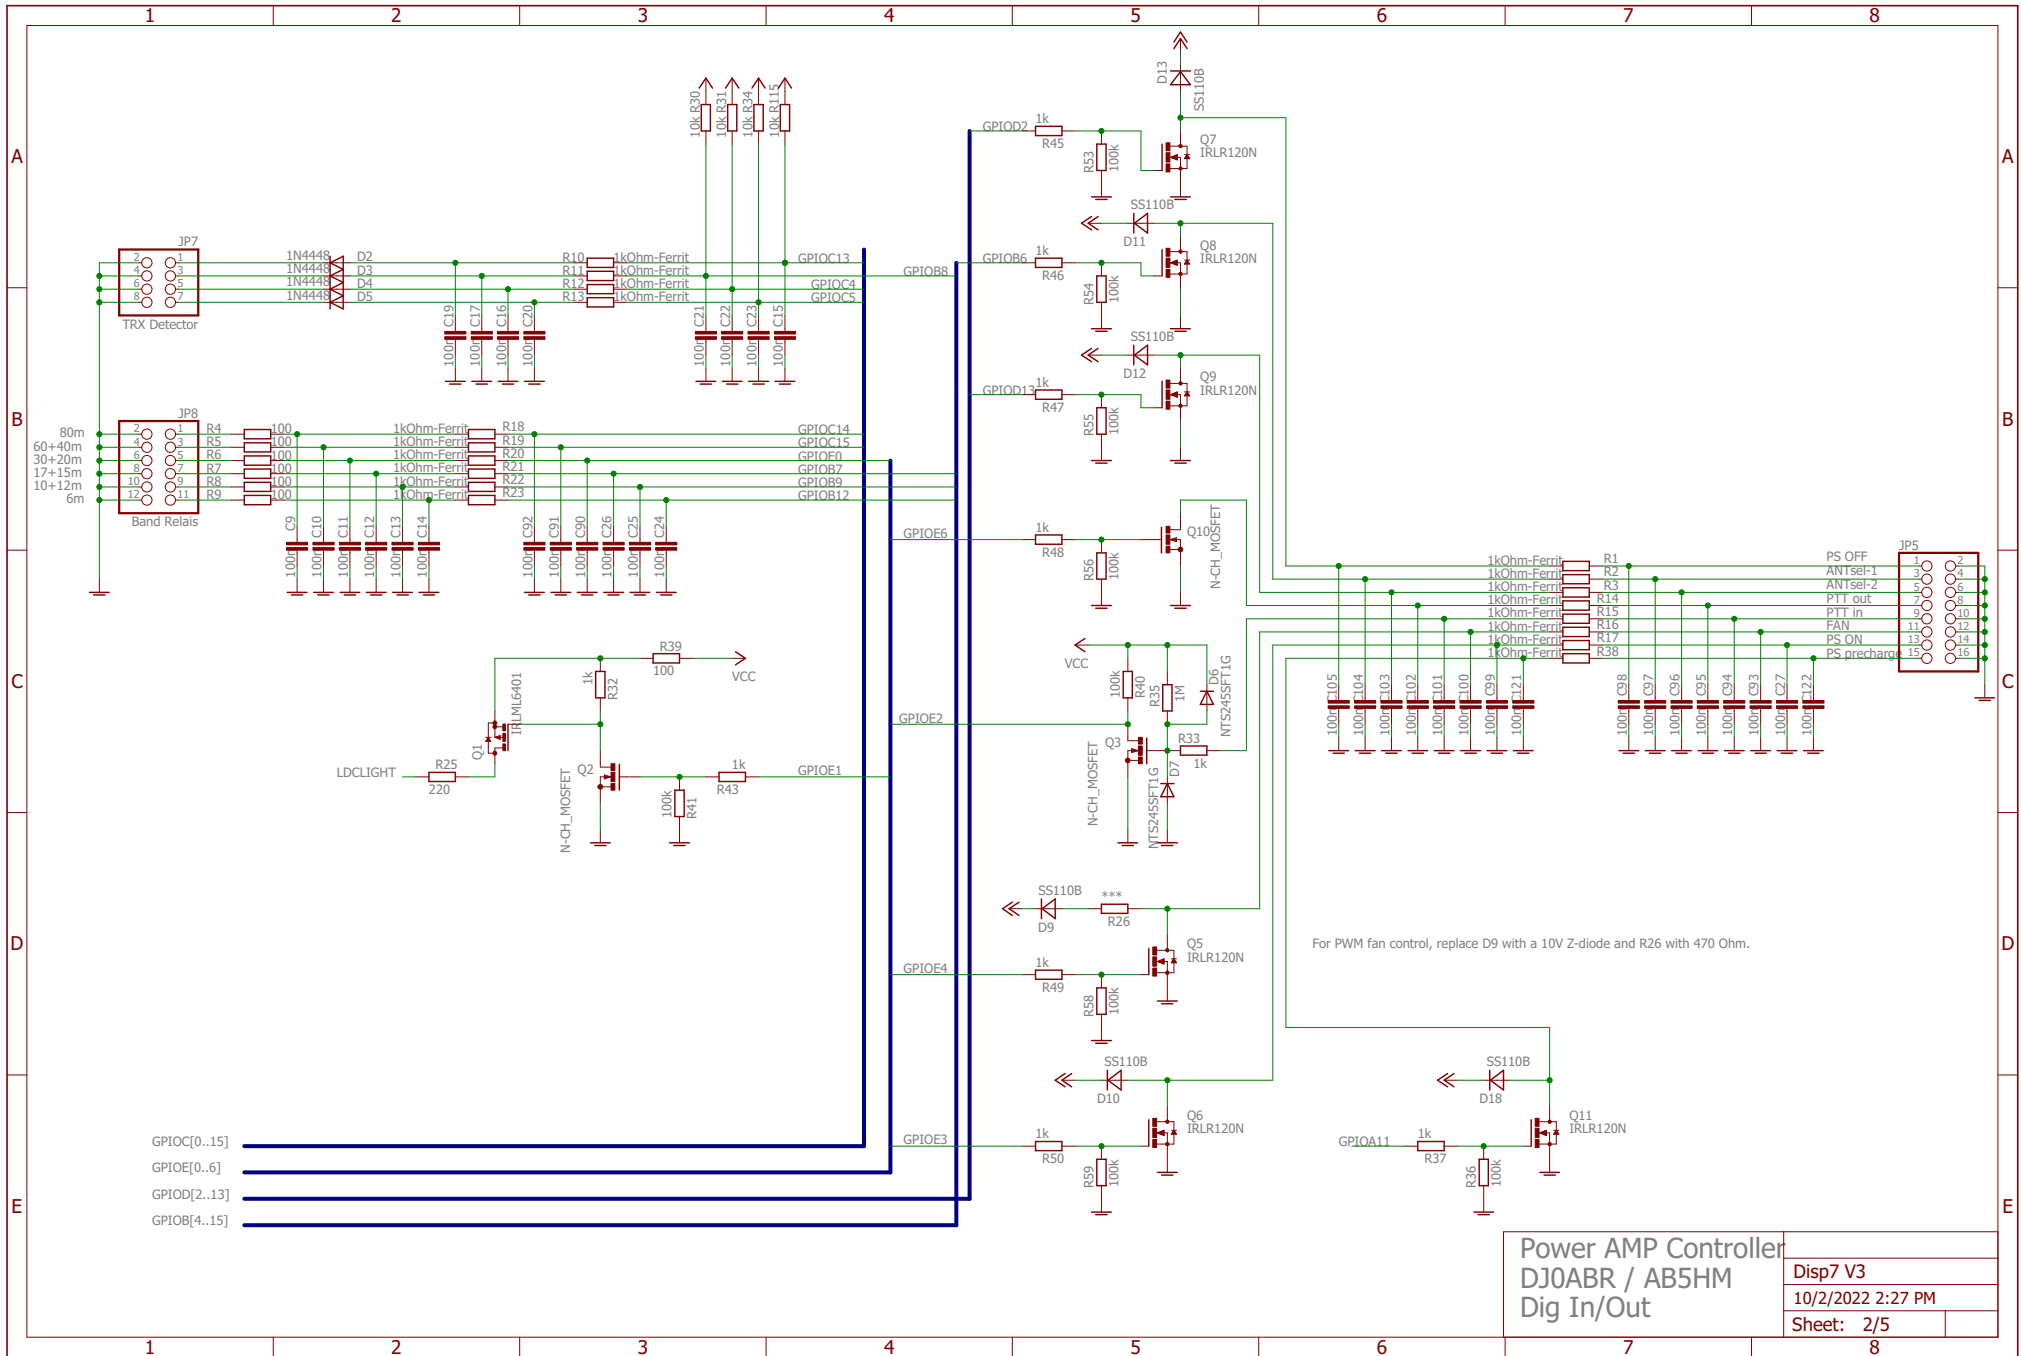

Power AMP Controller DJ0ABR / AB5HM Power Supply	Disp7 V3
	10/2/2022 2:27 PM
	Sheet: 1/5

Power AMP Controller
DJ0ABR / AB5HM
Dig In/Out

Disp7 V3
10/2/2022 2:27 PM
Sheet: 2/5

Power AMP Controller
 DJOABR / AB5HM
 u-Controller

Disp7 V3
10/2/2022 2:27 PM
Sheet: 4/5

Power AMP Controller DJ0ABR / AB5HM WIFI	Disp7 V3
	10/2/2022 2:27 PM
	Sheet: 5/5