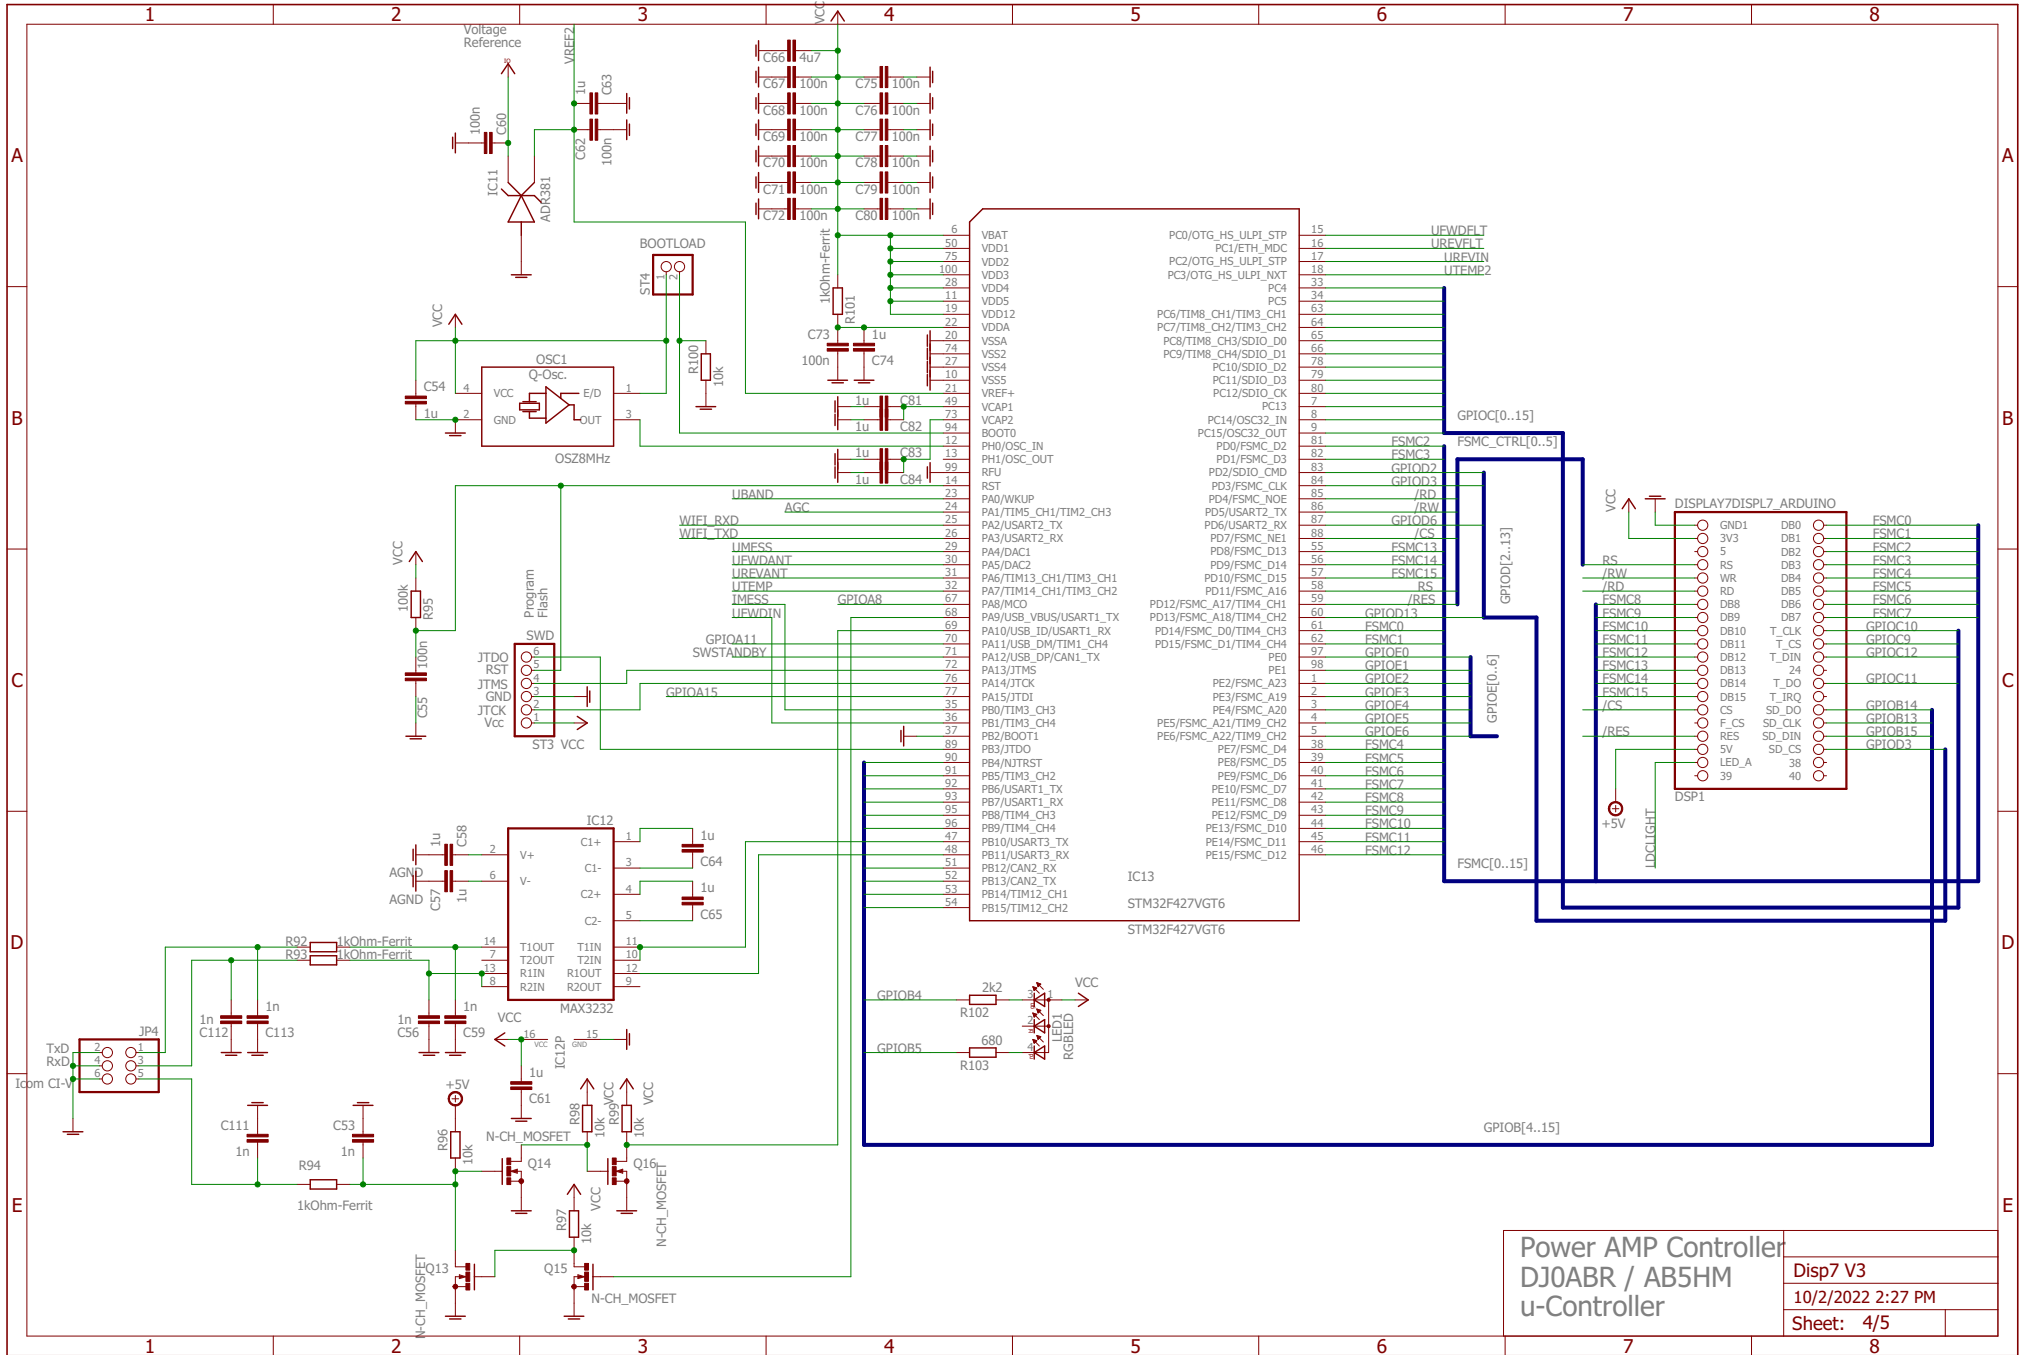

Power AMP Controller DJ0ABR / AB5HM Power Supply	Disp7 V3
	10/2/2022 2:27 PM
	Sheet: 1/5

Power AMP Controller
DJ0ABR / AB5HM
Dig In/Out

Disp7 V3
10/2/2022 2:27 PM
Sheet: 2/5

Power AMP Controller
 DJOABR / AB5HM
 u-Controller

Disp7 V3
10/2/2022 2:27 PM
Sheet: 4/5

Power AMP Controller DJ0ABR / AB5HM WIFI	Disp7 V3
	10/2/2022 2:27 PM
	Sheet: 5/5