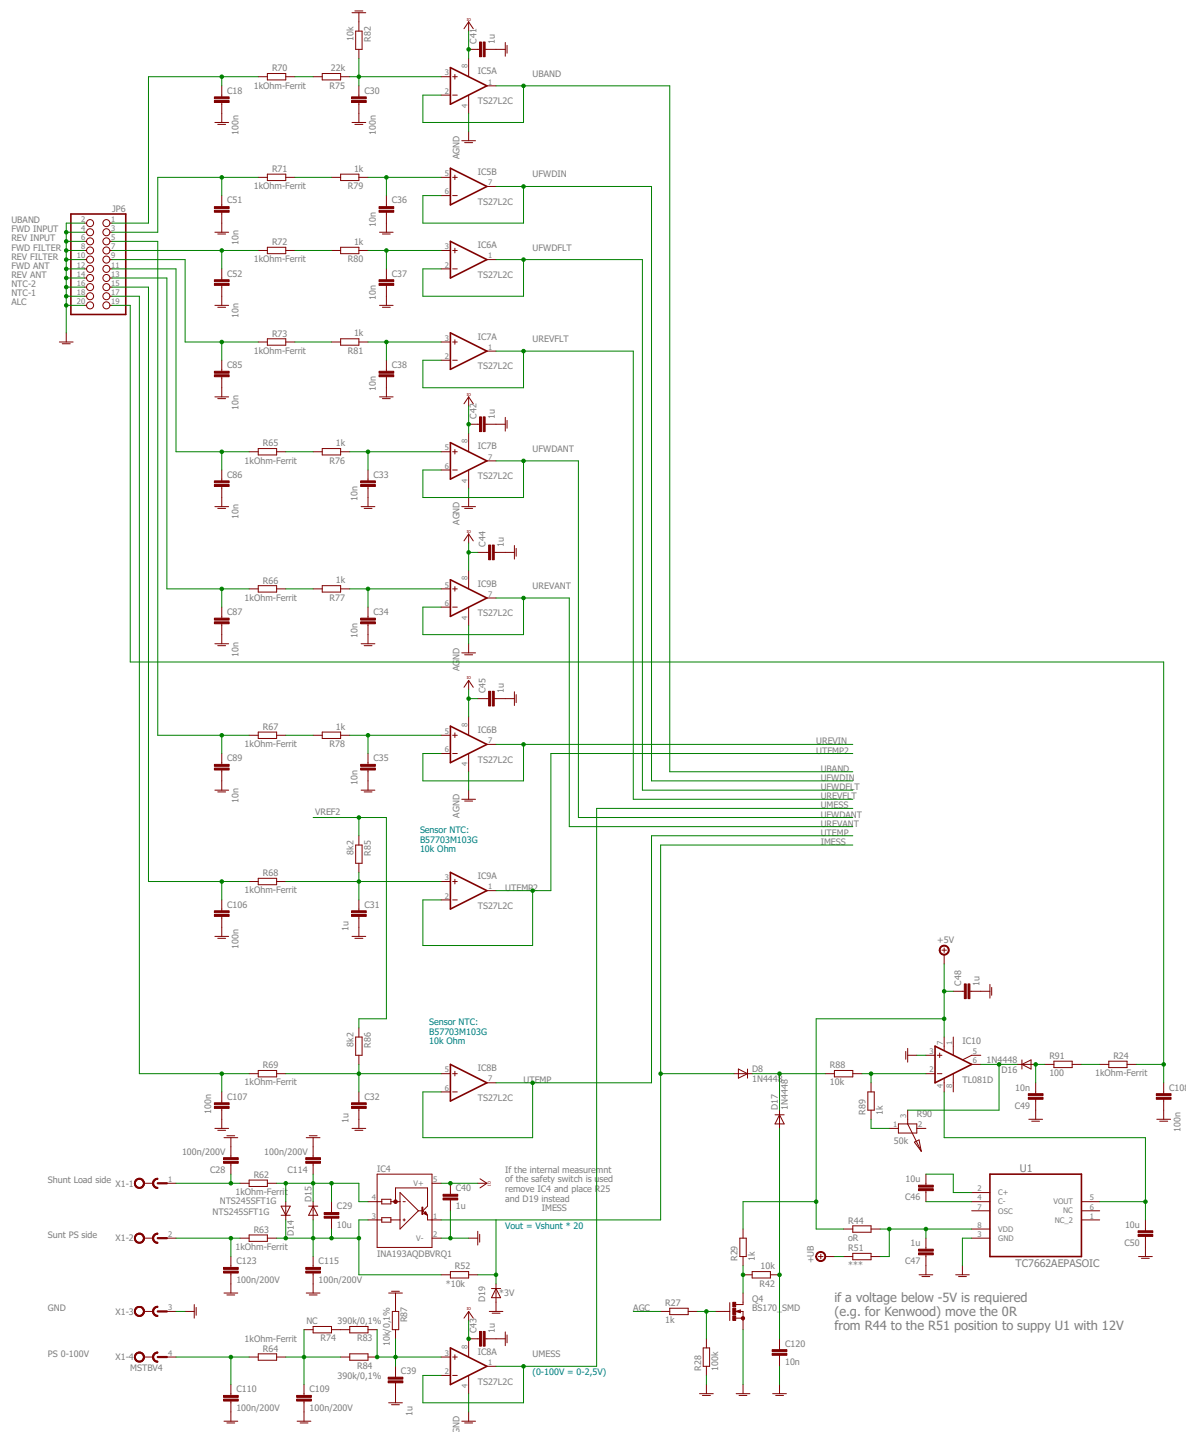

Power AMP Controller DJ0ABR / AB5HM Power Supply	Disp7 V3
	10/2/2022 2:27 PM
	Sheet: 1/5

Power AMP Controller
DJ0ABR / AB5HM
Dig In/Out

Disp7 V3
10/2/2022 2:27 PM
Sheet: 2/5

Power AMP Controller
 DJOABR / AB5HM
 u-Controller

Disp7 V3
10/2/2022 2:27 PM
Sheet: 4/5

Power AMP Controller DJ0ABR / AB5HM WIFI	Disp7 V3
	10/2/2022 2:27 PM
	Sheet: 5/5